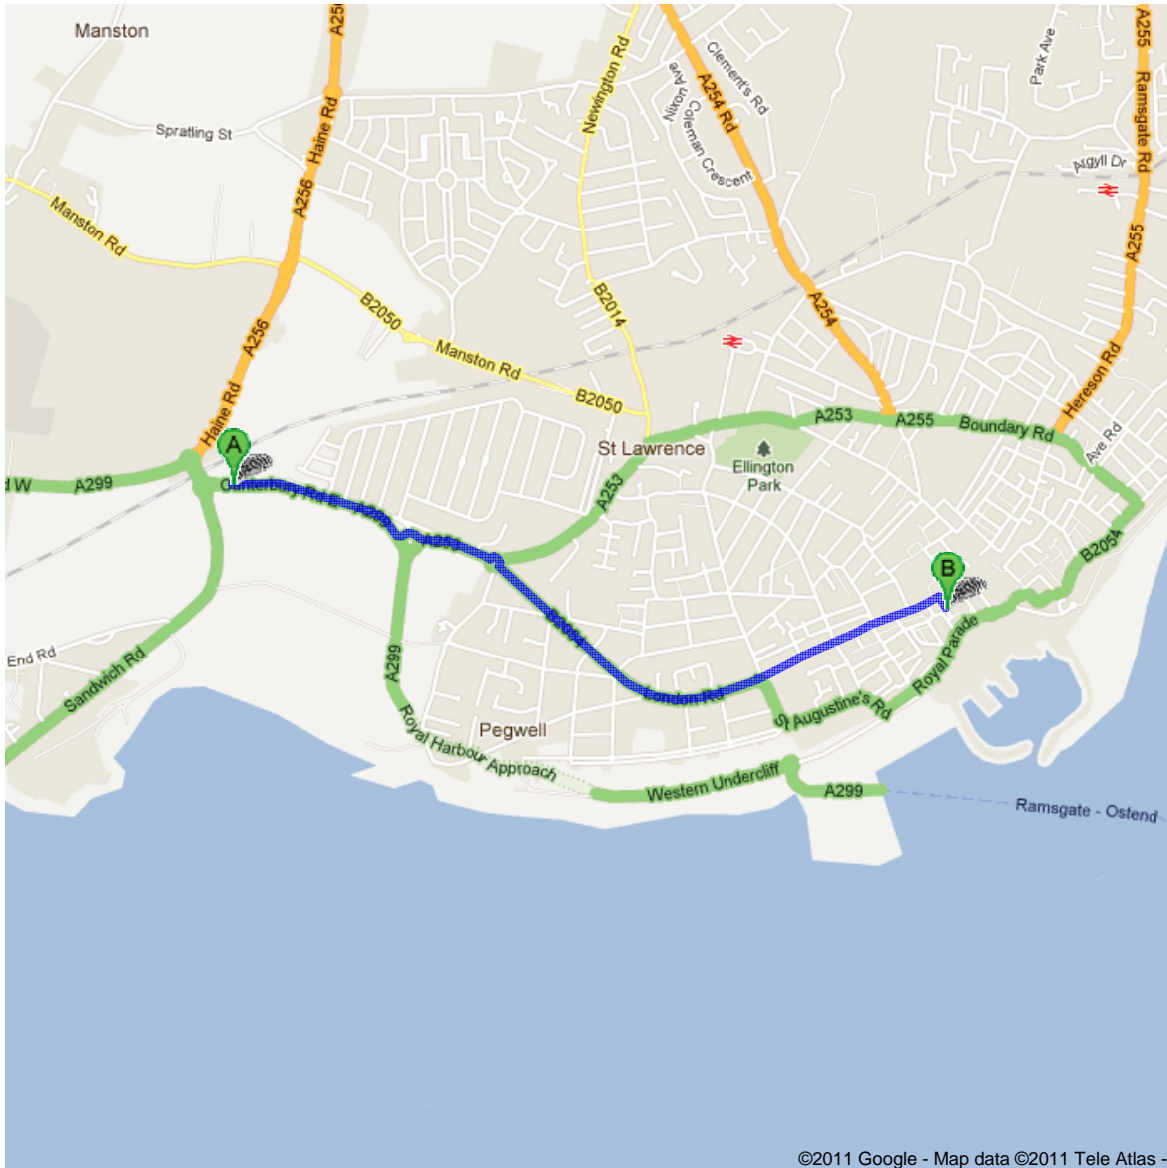

Directions to 12-14 Cliff St, Ramsgate CT11

9HS, UK
1.8 mi – about 5 mins

Once you come of the dual carriageway of the A299, is is really quite simple as shown below.

Lord Of The Manor, Canterbury Rd E, Ramsgate CT12 5EP, UK

1. Head **east** on **Canterbury Rd E/A299** toward **Windermere Ave**
Continue to follow Canterbury Rd E
Go through 1 roundabout
About 1 min

go 0.6 mi
total 0.6 mi

2. At **Nethercourt Circus**, take the **2nd** exit onto **London Rd/B2054**
About 2 mins

go 0.7 mi
total 1.4 mi

3. At the roundabout, take the **2nd** exit onto **W Cliff Rd**
About 2 mins

go 0.3 mi
total 1.7 mi

4. Continue onto **Queen St**

go 0.1 mi
total 1.8 mi

- 5. Turn right onto **Cliff St**
Destination will be on the left

go 154 ft
total 1.8 mi

B 12-14 Cliff St, Ramsgate CT11 9HS, UK

These directions are for planning purposes only. You may find that construction projects, traffic, weather, or other events may cause conditions to differ from the map results, and you should plan your route accordingly. You must obey all signs or notices regarding your route.
Map data ©2011 Tele Atlas